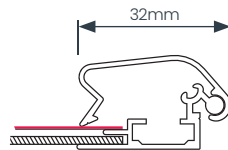

25mm Profile with Mitred Corners - Black

Poster Size	Display Area (mm)	O/A Dimensions (w x h mm)	Weight (kg)	Availability	Order Code
A4	190 x 277	240 x 325	0.28	In stock	SNA425BLK(P)
A3	275 x 399	327 x 448	0.44	In stock	SNA325BLK(P)
A2	400 x 575	450 x 625	0.71	In stock	SNA225BLK(P)
20" x 30"	492 x 746	544 x 797	0.97	In stock	SN2325BLK(P)
A1	576 x 825	627 x 875	1.0	In stock	SNA125BLK(P)
A0	821 x 1169	875 x 1223	1.87	In stock	SNA025BLK(W)

25mm Profile with Mitred Corners - White

Poster Size	Display Area (mm)	O/A Dimensions (w x h mm)	Weight (kg)	Availability	Order Code
A4	190 x 277	240 x 325	0.28	In stock	SNA425WT(P)
A3	275 x 399	327 x 448	0.44	In stock	SNA325WT(P)
A2	400 x 575	450 x 625	0.71	In stock	SNA225WT(P)
20" x 30"	492 x 746	544 x 797	0.97	In stock	SN2325WT(P)
A1	576 x 825	627 x 875	1.0	In stock	SNA125WT(P)

Snapframes

Quick and easy poster display for indoor and outdoor use.

32mm Profile with Mitred Corners - Silver

Poster Size	Display Area (mm)	O/A Dimensions (w x h mm)	Weight (kg)	Availability	Order Code
A4	190 x 280	255 x 340	0.47	In stock	SNA432SA(W)
A3	275 x 400	340 x 465	0.67	In stock	SNA332SA(W)
A2	400 x 575	465 x 640	0.96	In stock	SNA232SA(W)
20" x 30"	490 x 745	550 x 805	1.22	In stock	SN203032SA(W)
A1	575 x 820	635 x 885	1.45	In stock	SNA132SA(W)
30" x 40"	740 x 995	805 x 1060	2.0	In stock	SN304032SA(W)
A0	820 x 1170	880 x 1230	2.5	In stock	SNA032SA(W)
40" x 60"	995 x 1505	1055 x 1565	3.0	In stock	SN406032SA(W)

Also available with round corners (made to order).

38mm Profile with Mitred Corners - Silver

Poster Size	Display Area (mm)	O/A Dimensions (w x h mm)	Weight (kg)	Availability	Order Code
30" x 40"	725 x 980	800 x 1050	2.0	In stock	SN3438SA(W)
A0	805 x 1154	888 x 1230	2.5	In stock	SNA038SA(W)
40" x 60"	980 x 1490	1060 x 1570	3.5	In stock	SN4638SA(W)