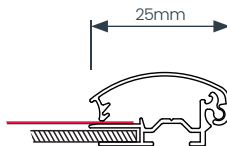

Snapframes

Quick and easy poster display for indoor and outdoor use.

15mm Profile with Mitred Corners – Silver

Poster Size	Display Area (mm)	O/A Dimensions (w x h mm)	Weight (kg)	Availability	Order Code
A5	130 x 190	160 x 220	0.16	In stock	SNA515SA(P)
A4	195 x 280	225 x 310	0.23	In stock	SNA415SA(P)
A3	277 x 400	307 x 430	0.34	In stock	SNA315SA(P)
A2	420 x 594	430 x 604	0.87	Made to order	SNA215SA(M)
20" x 30"	488 x 742	518 x 772	1.65	Made to order	SN2315SA(M)
A1	574 x 821	604 x 851	1.62	Made to order	SNA115SA(M)

15mm Profile with Mitred Corners – Black

Poster Size	Display Area (mm)	O/A Dimensions (w x h mm)	Weight (kg)	Availability	Order Code
A5	127 x 188	158 x 220	0.16	In stock	SNA515BLK(P)

25mm Profile with Round Corners – Silver

Snapframes

Quick and easy poster display for indoor and outdoor use.

25mm Profile with Mitred Corners - Silver

Poster Size	Display Area (mm)	O/A Dimensions (w x h mm)	Weight (kg)	Availability	Order Code
A5	130 x 192	178 x 240	0.31	Made to order	SNA525SA(M)
A4	190 x 277	240 x 325	0.28	In stock	SNA425SA(P)
A3	275 x 399	327 x 448	0.44	In stock	SNA325SA(P)
A2	400 x 575	450 x 625	0.71	In stock	SNA225SA(P)
495 x 708mm	477 x 690	528 x 740	0.80	In stock	SN49570825SA(W)
20" x 30"	492 x 746	544 x 797	0.97	In stock	SN2325SA(P)
A1	576 x 825	627 x 875	1.0	In stock	SNA125SA(P)
30" x 40"	744 x 998	792 x 1046	2.75	Made to order	SN3425SA(M)
A0	824 x 1172	876 x 1222	1.74	In stock	SNA025SA(W)
40" x 60"	998 x 1506	1046 x 1554	4.8	Made to order	SN4625SA(M)